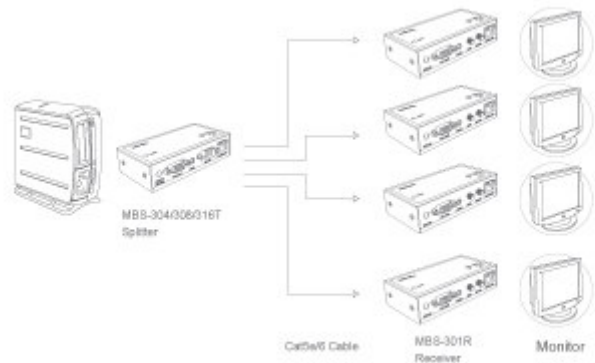

SLK-300

Resolution: 1600x1200 Max.

Dimonsion: 63 x 113 x 28 mm

Distance: 300M Max.

Cat5 KVM Extender

1. Extend KVM(keyboard, VGA and mouse) signal over single Cat5e/6 (UTP 24AWG) cable.
2. Support both local and remote PS2 console
3. Resolution: 1600x1200 Max.
4. Distance: 300M Max. for RJ45 output port.
5. Auto switch between local and remote console.
6. Support Plug & Play, no software required.
7. Local VGA OUT port supports DDC2B
8. User adjustable Focus and Gain for optimum video quality
9. Magnetic pad and metal plate to attach to anywhere
10. Integrated 3 in 1 KVM cable, easy to connect and save space

Function	SLK-300T	SLK-300R
Input	VGA Male x 1	RJ45 x 1
Output	VGA Female x 1	VGA Female x 1
	PS2 Keyboard x 1	PS2 Keyboard x 1
	PS2 Mouse x 1	PS2 Mouse x 1
	RJ45 x 1	RJ45 x 1
Resolution	1600x 1200 Max.	1600x 1200 Max.
Distance	300M Max.	300M Max.
Power Adapter	-----	AC 7.5V
Housing	Metal	Metal
Dimension	63 x 113 x 28 mm	63 x 113 x 28 mm
Package Content	SLK-300T x 1 SLK-300R x 1 VGA+Keyboard+Mouse 3 in 1 cable x 1 AC 7.5V Power Adapter x 1 Metal Plate x 2 Screw x 4 User Manual x 1	