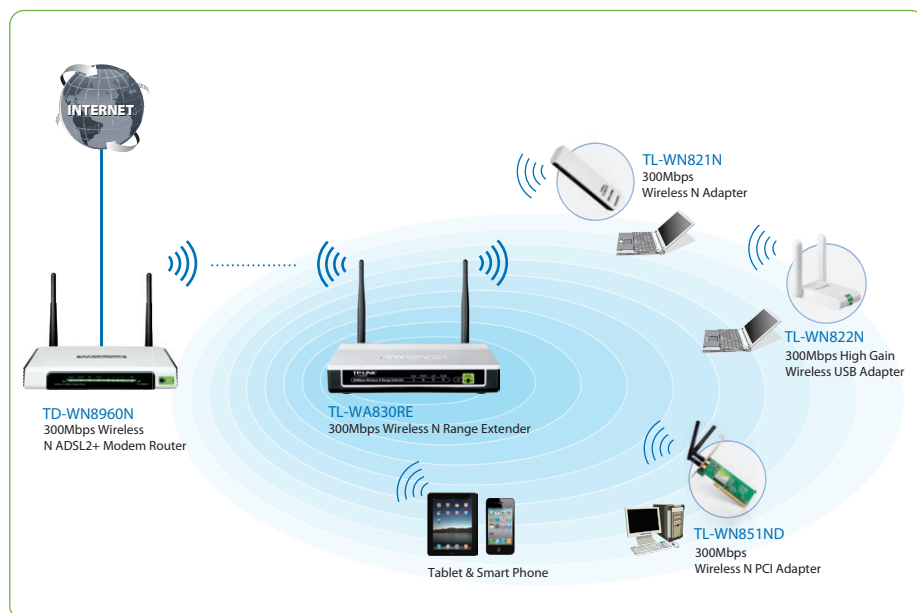

300Mbps Wireless N Range Extender TL-WA830RE

⦿ Features:

- **300Mbps Wireless Speed**
makes it ideal for smooth HD video, music streaming and online gaming
- **Range Extender Button**
easily extends wireless coverage only in a few seconds at a push of Range Extender button
- **Range Extender Mode**
greatly extends your existing wireless coverage to eliminate "dead zones"
- **AP Mode**
helps establish a scalable high-speed wireless network with wide coverage to share Internet connection
- **Universal Compatibility**
ensures seamless linking with all IEEE 802.11 n/g/b products
- **Advanced WPA/WPA2 encryptions**
protect your network from security threats
- **Bundled utility**
provides quick & hassle free connections to routers or AP
- **External Detachable Antennas**
allow for better alignment and stronger antenna upgrades

⦿ Description

TP-LINK's TL-WA830RE 300Mbps Wireless N Range Extender is designed to extend the coverage and improve the signal strength of an existing wireless network to eliminate "dead zones". Combined with leading wireless N technologies, superior security and wider compatibility, TL-WA830RE makes it a secure high speed solution that can help you keep an existing wireless network unchanged and vastly improve the network's coverage, giving you the freedom to enjoy Internet anywhere uninterrupted in large areas such as homes, hotels or small offices without worrying about coverage limits.

◎ Diagram:

Package:

- 300Mbps Wireless N Range Extender TL-WA830RE
- 2 Detachable Omni directional antennas
- RJ-45 Ethernet Cable
- Power supply unit
- Resource CD
- Quick Installation Guide

Related Product: