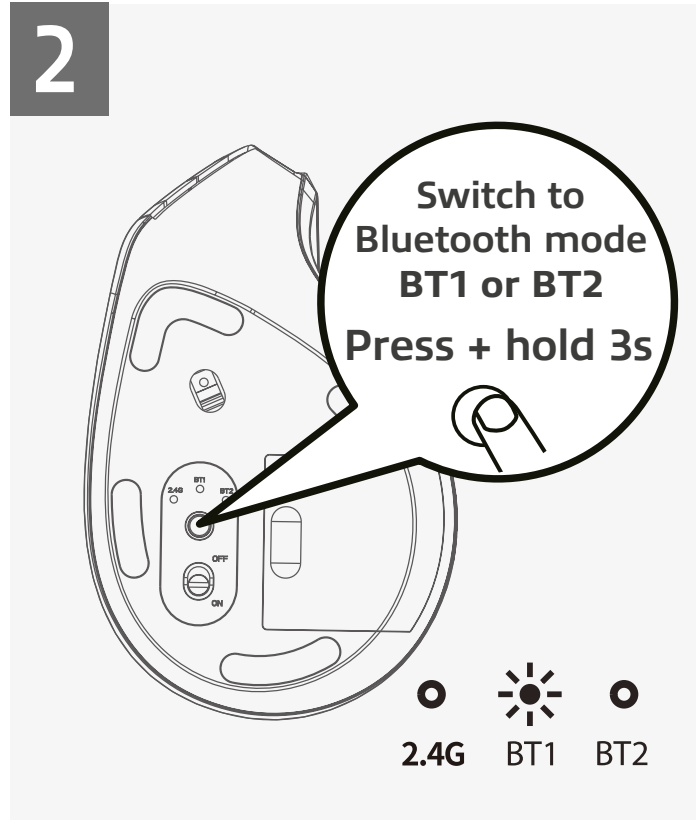

Connect to Bluetooth

1

2

3

4

EN For service, manuals, firmware or updates visit www.act-connectivity.com

NL Voor service, handleidingen, firmware updates bezoekt u www.act-connectivity.com **FR** Pour l'entretien, les manuels, les mises à jour du firmware ou l'assistance, visitez www.act-connectivity.com **IT** Per servizi, manuali, aggiornamento firmware e supporto visitate www.act-connectivity.com **DE** Dienstleistungen, Handbücher, Firmware-Updates oder Support-Dienste werden unter www.act-connectivity.com angeboten **ES** Para obtener asistencia, manuales, actualizaciones de firmware o soporte, visite www.act-connectivity.com **PT** Para assistência, manuais, atualizações de firmware o apoio técnico, visite www.act-connectivity.com **HU** Szerviz, kézikönyvek, firmware-frissítések és támogatás ügyében látogasson el a következő oldalra: www.act-connectivity.com **CZ** Bezpečnostní informace můžete nalézt na adrese www.act-connectivity.com **DK** Du kan finde sikkerhedsoplysningerne på www.act-connectivity.com **NO** Du finner sikkerhetsinformasjon på www.act-connectivity.com **SE** Du hittar säkerhetsinformation på www.act-connectivity.com **FI** Turvallisuustiedot löytyvät osoitteesta www.act-connectivity.com **SI** Varnostne informacije so na voljo na naslovu www.act-connectivity.com **BG** Информация за безопасност ще откриете на www.act-connectivity.com **GR** Μπορείτε να βρείτε πληροφορίες ασφάλειας στη διεύθυνση www.act-connectivity.com **PL** Informacje dotyczące bezpieczeństwa znajdują się pod adresem www.act-connectivity.com.

EN Made in China