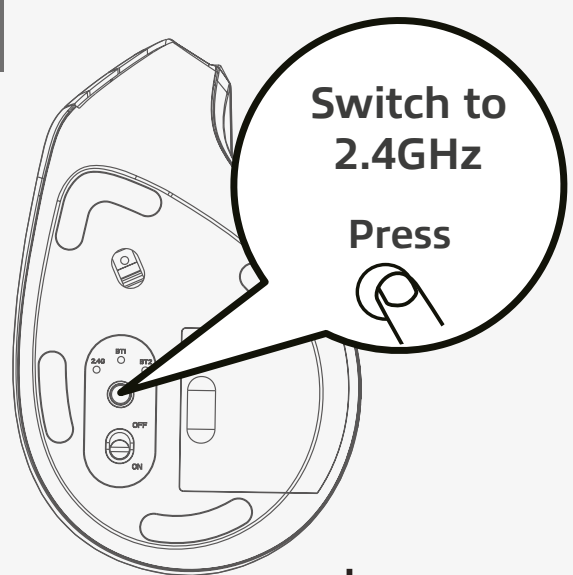

Connect to 2.4GHz via USB-A Receiver

1

2

3

Connect to Bluetooth

1

2

3