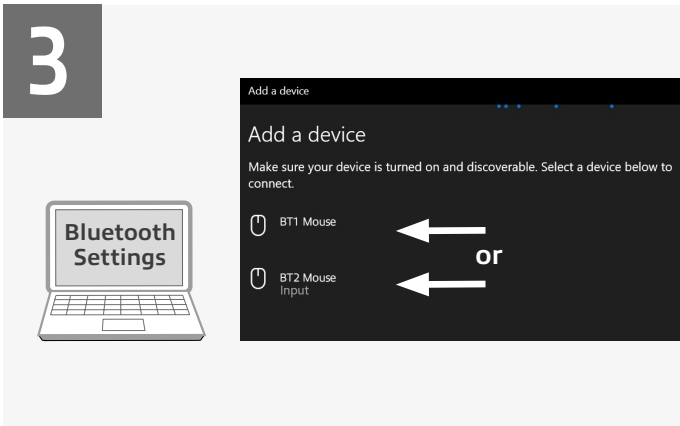

Connect to Bluetooth

1

2

3

4

EN For service, manuals, firmware or updates visit www.act-connectivity.com

NL Voor service, handleidingen, firmware updates bezoekt u www.act-connectivity.com **FR** Pour l'entretien, les manuels, les mises à jour du firmware ou l'assistance, visitez www.act-connectivity.com **IT** Per servizi, manuali, aggiornamento firmware e supporto visitate www.act-connectivity.com **DE** Dienstleistungen, Handbücher, Firmware-Updates oder Support-Dienste werden unter www.act-connectivity.com angeboten **ES** Para obtener asistencia, manuales, actualizaciones de firmware o soporte, visite www.act-connectivity.com **PT** Para assistência, manuais, atualizações de firmware o apoio técnico, visite www.act-connectivity.com **HU** Szerviz, kézikönyvek, firmware-frissítések és támogatás ügyében látogasson el a következő oldalra: www.act-connectivity.com **CZ** Bezpečnostní informace můžete nalézt na adrese www.act-connectivity.com **DK** Du kan finde sikkerhedsoplysningerne på www.act-connectivity.com **NO** Du finner sikkerhetsinformasjon på www.act-connectivity.com **SE** Du hittar säkerhetsinformation på www.act-connectivity.com **FI** Turvallisuustiedot löytyvät osoitteesta www.act-connectivity.com **SI** Varnostne informacije so na voljo na naslovu www.act-connectivity.com **BG** Информация за безопасност ще откриете на www.act-connectivity.com **GR** Μπορείτε να βρείτε πληροφορίες ασφάλειας στη διεύθυνση www.act-connectivity.com **PL** Informacje dotyczące bezpieczeństwa znajdują się pod adresem www.act-connectivity.com.

EN Made in China