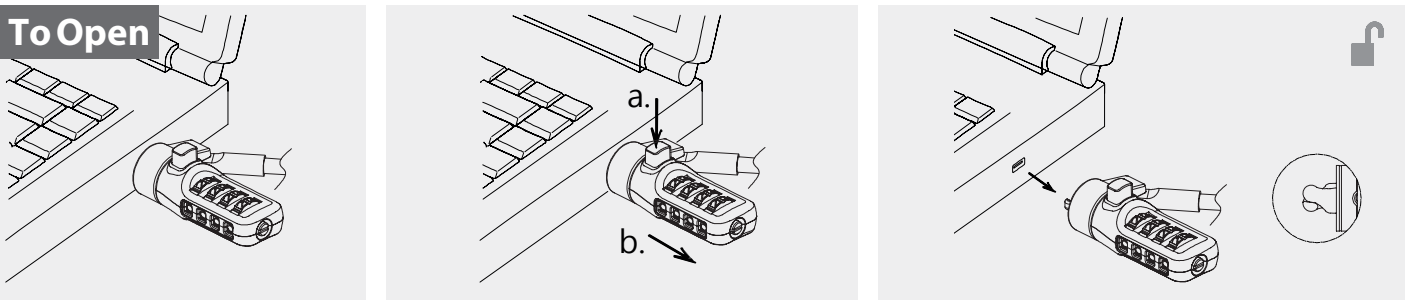

EN For service, manuals, firmware or updates visit www.act-connectivity.com

NL Voor service, handleidingen, firmware updates bezoekt u www.act-connectivity.com FR Pour l'entretien, les manuels, les mises à jour du firmware ou l'assistance, visitez www.act-connectivity.com IT Per servizi, manuali, aggiornamento firmware e supporto visitate www.act-connectivity.com DE Dienstleistungen, Handbücher, Firmware-Updates oder Support-Dienste werden unter www.act-connectivity.com angeboten ES Para obtener asistencia, manuales, actualizaciones de firmware o soporte, visite www.act-connectivity.com PT Para assistência, manuais, atualizações de firmware ou apoio técnico, visite www.act-connectivity.com HU Szerviz, kézikönyvek, firmware-frissítések és támogatás ügyében látogasson el a következő oldalra: www.act-connectivity.com CZ Bezpečnostní informace můžete nalézt na adrese www.act-connectivity.com DK Du kan finde sikkerhedsoplysningerne på www.act-connectivity.com NO Du finner sikkerhetsinformasjon på www.act-connectivity.com FI Turvallisuustiedot löytyvät osoitteesta www.act-connectivity.com SI Varnostne informacije so na voljo na naslovu www.act-connectivity.com BG Информация за безопасност ще откриете на www.act-connectivity.com GR Μπορείτε να βρείτε πληροφορίες ασφαλείας στη διεύθυνση www.act-connectivity.com PL Informacje dotyczące bezpieczeństwa znajdują się pod adresem www.act-connectivity.com.

EN Made in Taiwan

NL Geproduceerd in Taiwan FR Fabriqué en Taiwan IT Prodotto a Taiwan DE Hergestellt in Taiwan ES Hecho en Taiwan PT Fabricado na Taiwan HU Taiwanban készült CZ Vyrobeno na Tchaj-wanu DK Fremstillet i Taiwan NO Laget i Taiwan SE Tillverkad i Taiwan FI Valmistettu Taiwanissa SI Izdelano na Tajvanu BG Произведено в Тайван GR Κατασκευασμένο στην Ταϊβάν PL Wyprodukowano w Tajwan.

5 Year Warranty ACT, Koolhovenstraat 1E, 3772 MT Barneveld, The Netherlands

EN You can find safety information at www.act-connectivity.com/safety