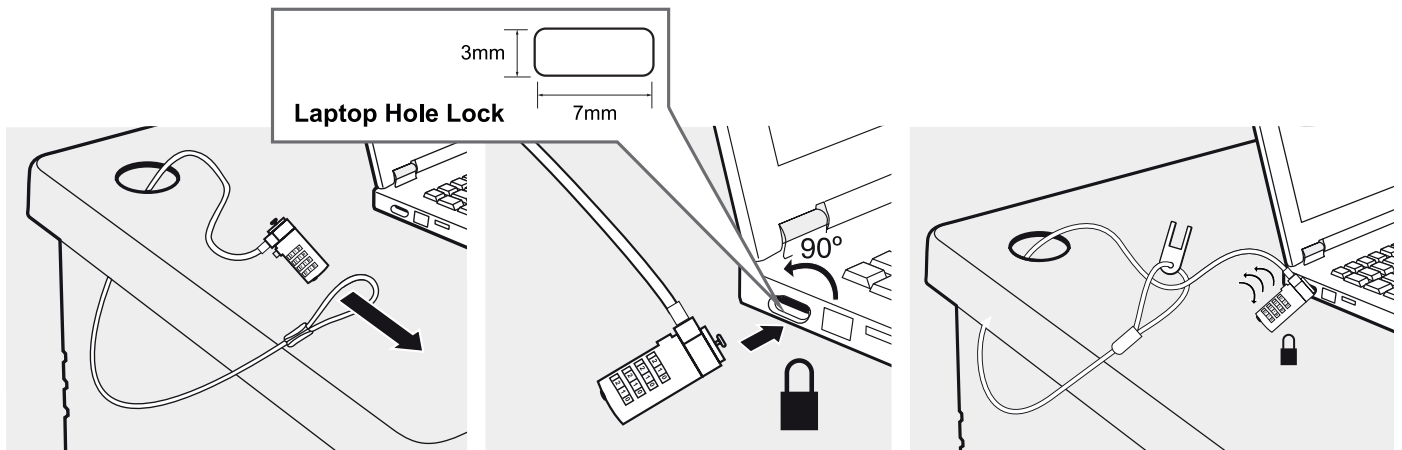

## Setting your own combination

### Lock with Number Combination

To set your personal combination, follow these steps:

1. Set the preset code to 0-0-0-0, push and hold the **reset button**
2. Set your secret password by turning the dials.
3. Release the **reset button**.