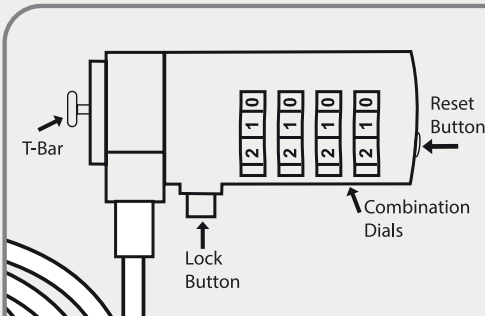

## Setting your own combination

### Lock with Number Combination

To set your personal combination, follow these steps:

1. Set the preset code to 0-0-0-0, push and hold the **reset button**
2. Set your secret password by turning the dials.
3. Release the **reset button**.