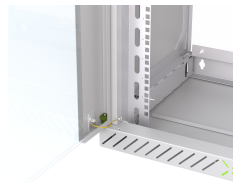

DATASHEET

Wall X-Rack Glass door 12U grey RAL7035 3/3

General data

New generation of 19" wall cabinets, which gives the installer 100% flexibility during installation. The assembly process of the rack is done during the installation of hardware into the cabinet. All the cover elements (side walls, roof + bottom + front door) can be installed on the final end of the job.

Glass front door with steel frame and window of certified safety glass (thickness 4 mm)

Door stop left- or right sided possible

Adjustable door hinges to secure correct leveling of the door.

Protection degree IP20

4 mm² Grounding wire and additional electrical connection between steel parts

Notes:

Quarter turn Lock with key is exchangeable for RUKO/ASSA with compact turning handle Art.-No. 699989.

The Lock is supplied with the cover package for the cabinet (packaging 2 of3). See e.g. WGX-OxxGR.G

General Data:

Material & surface front door Steel frame with hardened and tempered glass

Front door hinges Easy pin hinges for left or right side, spring-loaded, adjustable leveling of the door

Degree of protection IP20