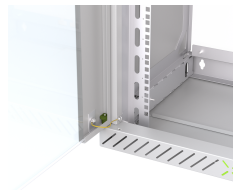

DATASHEET

Wall X-Rack Glass door 9U grey RAL7035 3/3

General data

New generation of 19" wall cabinets, which gives the installer 100% flexibility during installation. The assembly process of the rack is done during the installation of hardware into the cabinet. All the cover elements (side walls, roof + bottom + front door) can be installed on the final end of the job.

Glass front door with steel frame and window of certified safety glass (thickness 4 mm)

Door stop left- or right sided possible

Adjustable door hinges to secure correct leveling of the door.

Protection degree IP20

4 mm² Grounding wire and additional electrical connection between steel parts

Notes:

Quarter turn Lock with key is exchangeable for RUKO/ASSA with compact turning handle Art.-No. 699989.

The Lock is supplied with the cover package for the cabinet (packaging 2 of 3). See e.g. WGX-OxxGR.G

General Data:

Material & surface front door Steel frame with hardened and tempered glass

Front door hinges Easy pin hinges for left or right side, spring-loaded, adjustable leveling of the door

Degree of protection IP20