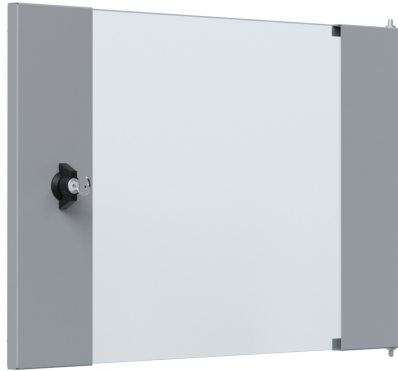

DATASHEET

Wall X-Rack Glass door 9U grey RAL7035 3/3

General data

New generation of 19" wall cabinets, which gives the installer 100% flexibility during installation. The assembly process of the rack is done during the installation of hardware into the cabinet. All the cover elements (side walls, roof + bottom + front door) can be installed on the final end of the job.

Glass front door with steel frame and window of certified safety glass (thickness 4 mm)

Door stop left- or right sided possible

Adjustable door hinges to secure correct leveling of the door.

Protection degree IP20

4 mm² Grounding wire and additional electrical connection between steel parts

Notes:

Quarter turn Lock with key is exchangeable for RUKO/ASSA with compact turning handle Art.-No. 699989.

The Lock is supplied with the cover package for the cabinet (packaging 2 of 3). See e.g. WGX-OxxGR.G

General Data:

Material & surface front door Steel frame with hardened and tempered glass

Front door hinges Easy pin hinges for left or right side, spring-loaded, adjustable leveling of the door

Degree of protection IP20