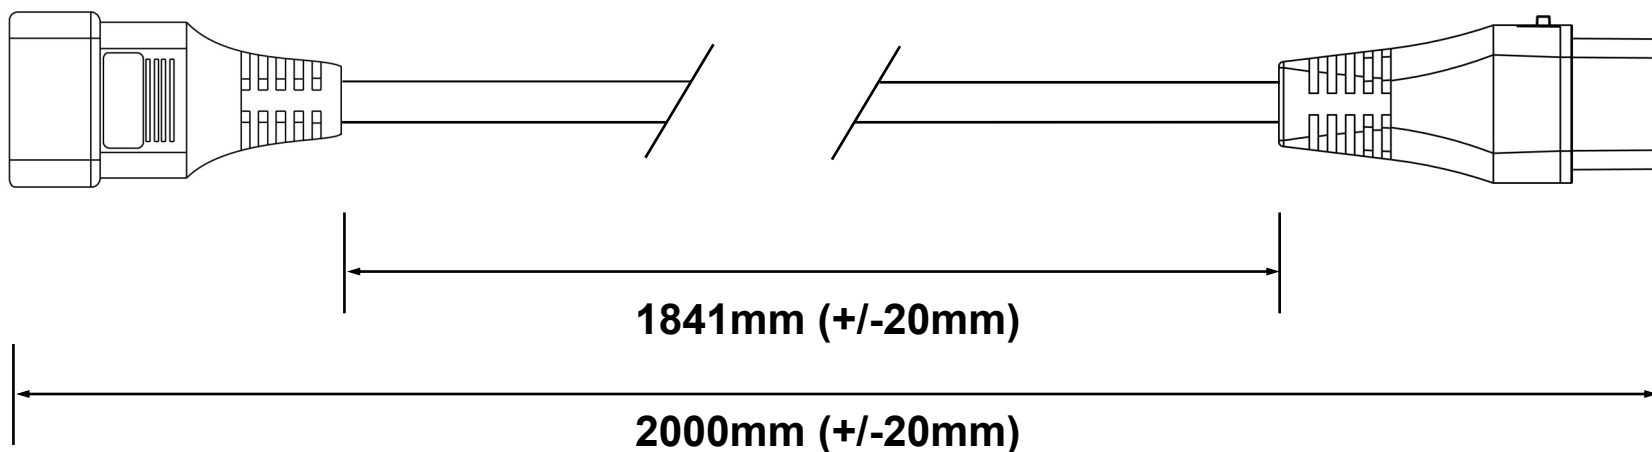

PLUG / END A REQUIREMENTS:

Type: SW927

Colour: BLACK

Rating: 16A

Reference:
 C20 Connector
 (European Approved)

CONNECTOR / END B REQUIREMENTS:

Type: SW920

Colour: BLACK

Rating: 16A

Reference:
 C19 IEC Lock Connector
 (European Approved)

EXTRA REQUIREMENTS:

PACKAGING OUTERTBC
 PIN PROTECTING COVERNO
 WIRING INSTRUCTIONSNO
 PRE-SHIPMENT INSPECTION REQUIRED....NO

COMMENTS:

Box quantity to be confirmed based on gross weight being no greater than 20Kg.