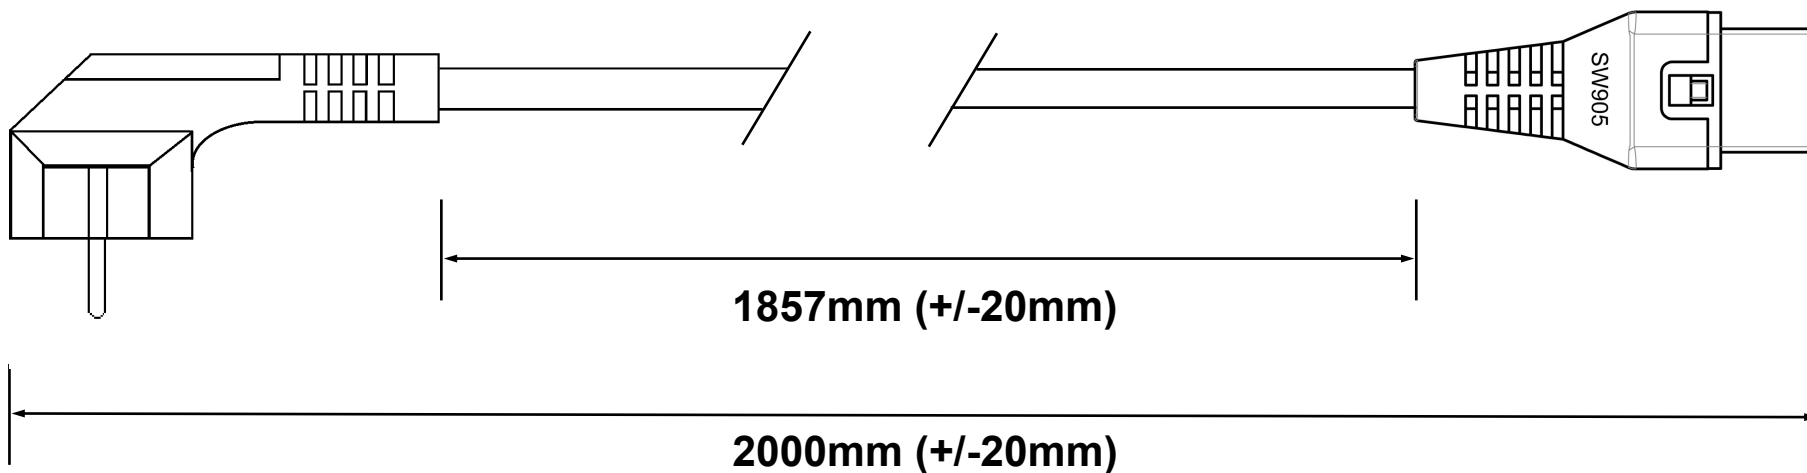

AK5039

EL247S

CABLE REQUIREMENTS:

Colour: ORANGE (RAL2010)
Type: 3 Core 1.00mm² H05VV-F (European Approved)

Conductor Colour Codes:

Earth (Green & Yellow) 
 Neutral (Blue) 
 Live (Brown) 

Complete Powerlead Rated: 10A/250V

PLUG / END A REQUIREMENTS:

Type: SW102
Colour: BLACK
Rating: 16A
Reference: 3 Pole R/A Schuko Plug (European Approved)

CONNECTOR / END B REQUIREMENTS:

Type: SW905
Colour: BLACK
Rating: 10A
Reference: C13 IEC Lock Connector (European Approved)