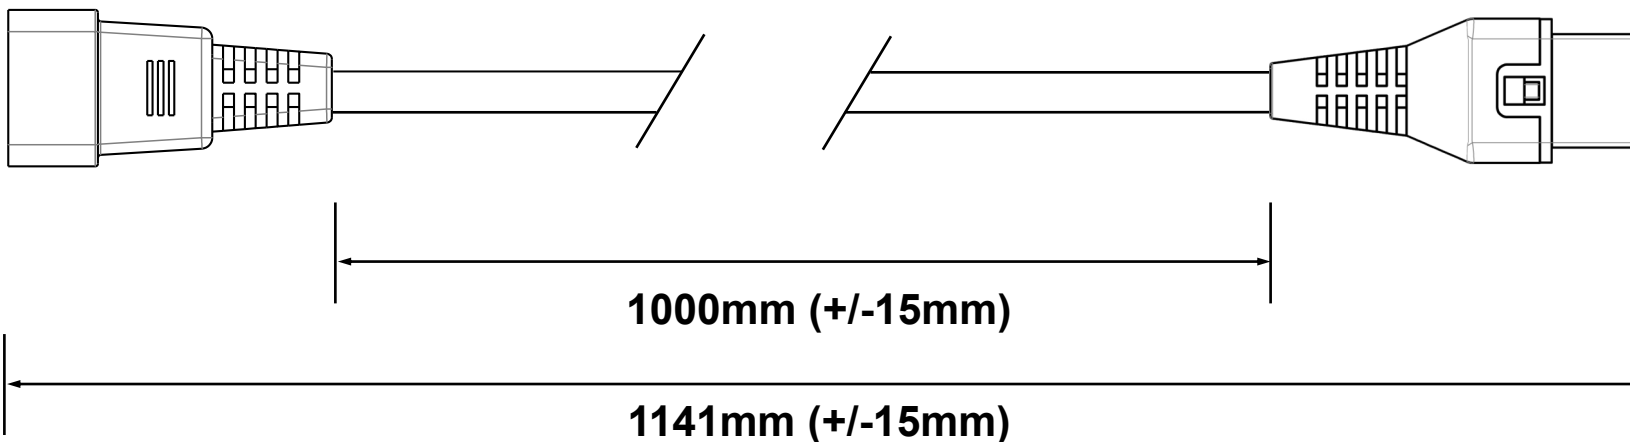

PLUG / END A REQUIREMENTS:

Type: SW906

Colour: BLACK

Rating: 10A

Reference:
 C14 Connector
 (European Approved)

CONNECTOR / END B REQUIREMENTS:

Type: SW905

Colour: BLACK

Rating: 10A

Reference:
 C13 IEC Lock Connector
 (European Approved)

EXTRA REQUIREMENTS:

PACKAGING OUTER100
 PIN PROTECTING COVERNO
 WIRING INSTRUCTIONSNO
 PRE-SHIPMENT INSPECTION REQUIRED....NO

COMMENTS:

CHANGE MANAGEMENT: