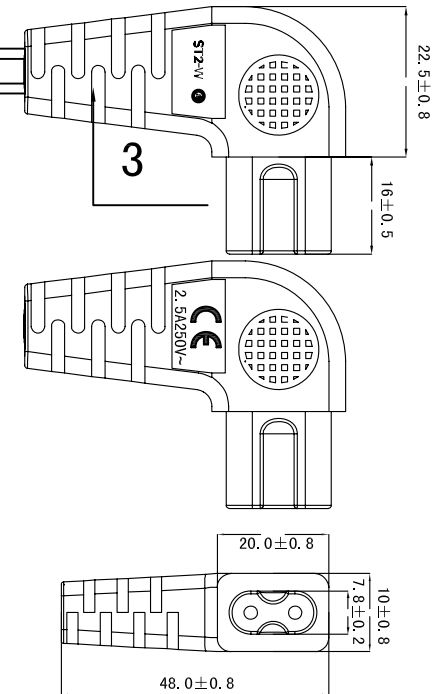

ITEM NO.	SPECIFICATION	COLOR
AK5019	VDE H03VVH2-F 2X0.75mm ² X1.0M±30mm	Black
AK5420	VDE H03VVH2-F 2X0.75mm ² X2.0M±50mm	Black
AK5421	VDE H03VVH2-F 2X0.75mm ² X3.0M±50mm	Black

S01:      

ST2-W: 

		File name	Date
			2020/12/02
1	PLUG S01		
2	Cable H03VVH2-F 2X0.75mm ²		
3	PLUG ST2-W		
COLOR:Black		ROHS	F