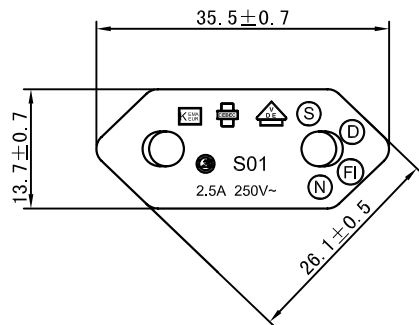

ITEM NO.	SPECIFICATION	COLOR
AK5019	VDE H03VVH2-F 2X0.75mm ² X1.0M±30mm	Black
AK5420	VDE H03VVH2-F 2X0.75mm ² X2.0M±50mm	Black
AK5421	VDE H03VVH2-F 2X0.75mm ² X3.0M±50mm	Black

S01:      

ST2-W: 

		File name	Date
			2020/12/02
1	PLUG S01		
2	Cable H03VVH2-F 2X0.75mm ²		
3	PLUG ST2-W		
COLOR:Black		ROHS	F